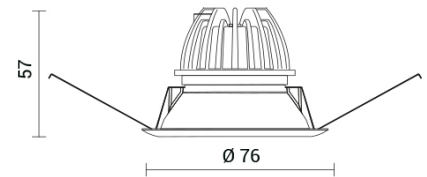

HALL LED PRO Mini

Diameter 76mm. CRI>90.

CODE		FLUX	SIZE	CERTIFICATIONS
38VT7L49040	7W 40° 4000K	775lm	76mm	CE IP44 A

Optics

Anti dazzle design, CUT OFF > 30°.
Pc louver.
40° beam angles.

Specifications

LED CoB technology;
CRI>90;
Mac Adams 3;
Life Time: L80/B10 >50.000h;
5 years complete warranty;
Eye safety: RG0/RG1 in accordance with EN62471:2009