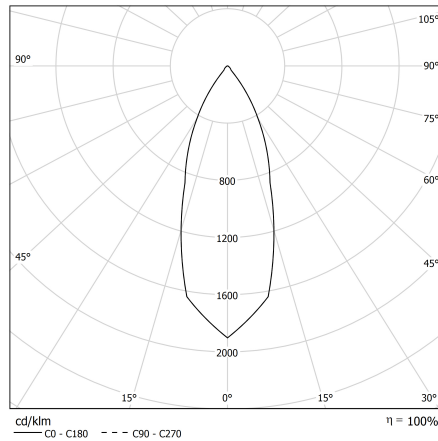

HALL LED PRO Mini

Diameter 76mm. CRI>90.

CODE		FLUX	SIZE	CERTIFICATIONS
38VT7L49040	7W 40° 4000K	775lm	76mm	CE IP44 A

Optics

Anti dazzle design, CUT OFF > 30°.
Pc louver.
40° beam angles.

Specifications

LED CoB technology;
CRI>90;
Mac Adams 3;
Life Time: L80/B10 >50.000h;
5 years complete warranty;
Eye safety: RG0/RG1 in accordance with EN62471:2009